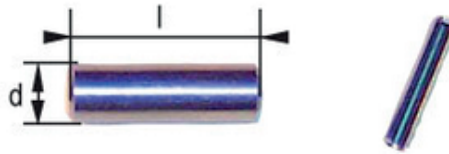

cromox Bolts and Pins CBP

For CGHF and CGS, bright polished

SPECIFICATIONS

Type	d/l mm	Mass Kg
SS-CBP-05	6 x 28	0.007
SS-CBP-06	8 x 28	0.010
SS-CBP-07	8 x 32	0.013
SS-CBP-08	10 x 32	0.020
SS-CBP-10	13 x 40	0.045
SS-CBP-13	16 x 45	0.070
SS-CBP-16	20 x 55	0.140