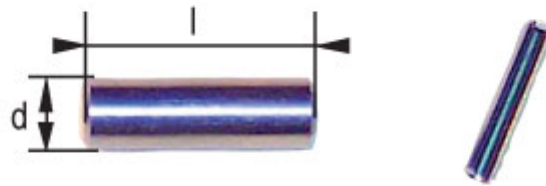

## cromox Bolts and Pins CBP

For CGHF and CGS, bright polished

## SPECIFICATIONS

Type	d/l mm	Mass kg
SS-CBP-05	6 x 28	0.007
SS-CBP-06	8 x 28	0.010
SS-CBP-07	8 x 32	0.013
SS-CBP-08	10 x 32	0.020
SS-CBP-10	13 x 40	0.045
SS-CBP-13	16 x 45	0.070
SS-CBP-16	20 x 55	0.140